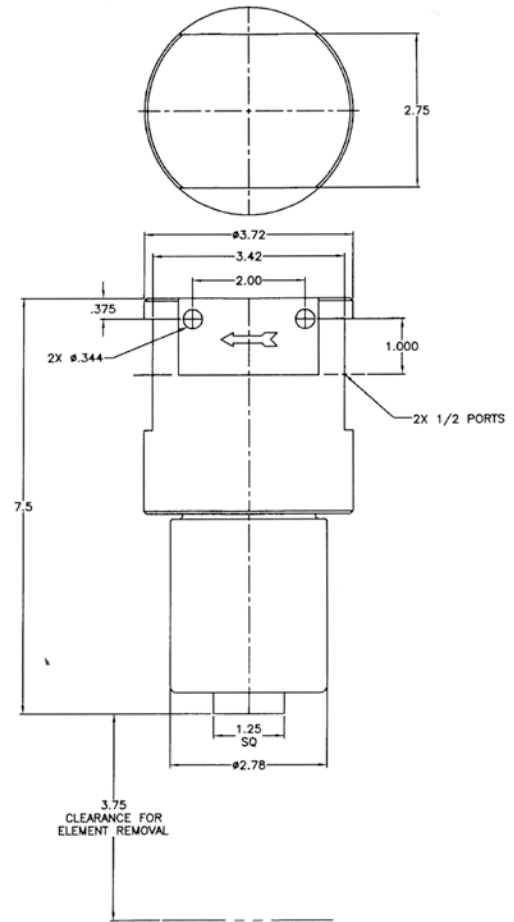

50 SERIES BRASS TEE FILTER

**RATED OPERATING PRESSURE:
6000 PSIG**

**FLOW CAPABILITY:
CV-3.0**

**SAFE, RELIABLE
SIDE-SEAL DESIGN**

**MANY PORTING
OPTIONS AVAILABLE**

**10 MICRON
SINTERED BRONZE
REPLACEABLE
ELEMENT**