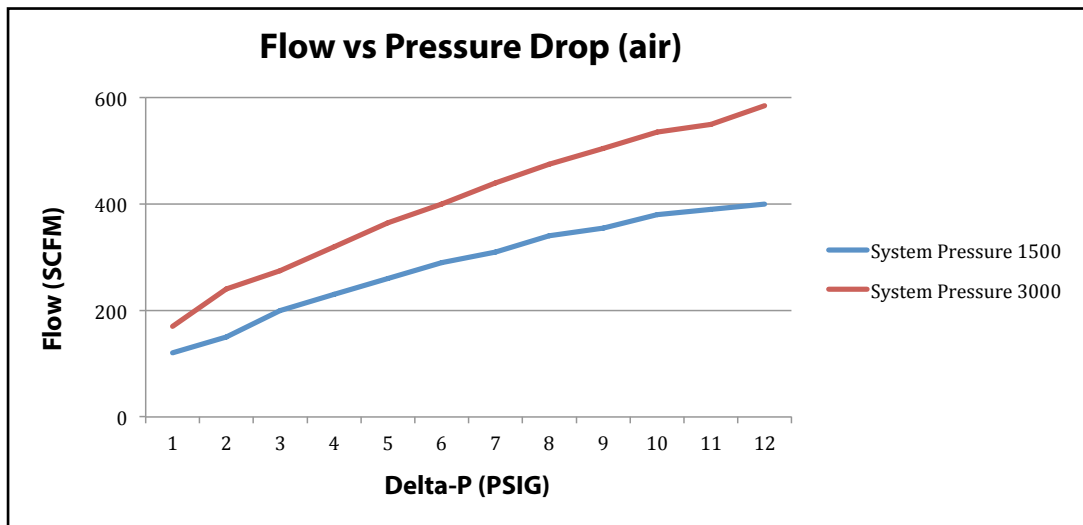

50 SERIES BRASS TEE FILTER

**RATED OPERATING PRESSURE:
6000 PSIG**

**FLOW CAPABILITY:
CV-3.0**

**SAFE, RELIABLE
SIDE-SEAL DESIGN**

**MANY PORTING
OPTIONS AVAILABLE**

**10 MICRON
SINTERED BRONZE
REPLACEABLE
ELEMENT**

**DESIGN HAS SUCCESSFULLY PASSED MODIFIED ASTM G175 PHASE 2 PROMOTED
IGNITION TEST WITH 5000 PSIG OXYGEN**

SC INDUSTRIAL SALES

PUMPING & FILTRATION SOLUTIONS